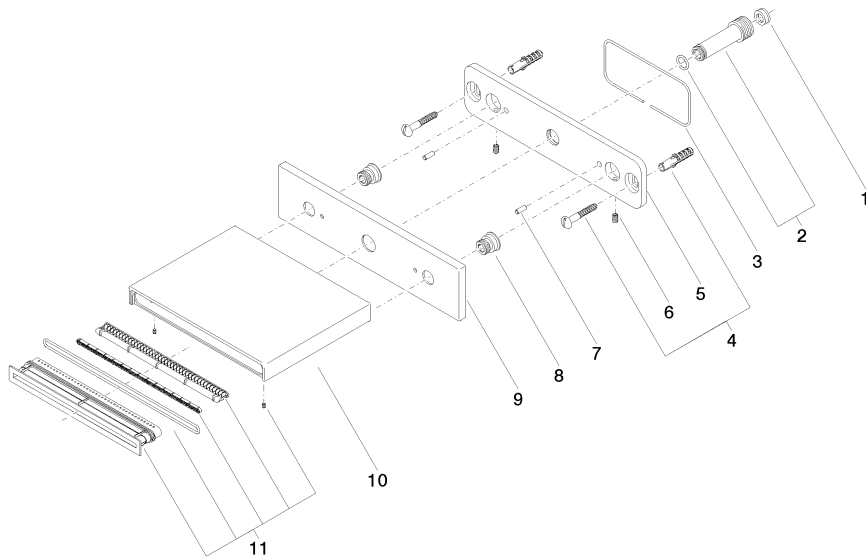

Recommended miscellaneous

- Concealed wall elbow -**
- min. recess depth 90 mm
 - max. recess depth 163 mm

35 085 970 90

Recommended miscellaneous

- Concealed wall elbow -**
- min. recess depth 90 mm
 - max. recess depth 163 mm

35 085 970 90

13 415 979

mm [inches]

Flow rate chart

Trajectory diagram

Certificates

WRAS_2306001.

13 415 979

Spare parts list

No.	Item Number	Name	Quantity used	Delivery time
1	09 23 01 057 90	flow reducer	1	2
2	90 24 03 213 00 90	connection	1	2
3	09 14 03 134 90	seal	1	2
4	04 30 31 024 01 90	fixing set	1	2
5	09 17 97 059 90	holder	1	2
6	09 31 11 036 90	pin	2	2
7	09 31 11 040 90	pin	2	2
8	09 24 03 214 90	nipple	2	2
9	09 27 78 031-26	rosette	1	60
10	09 11 78 003 20-26	spout	1	60
11	90 29 03 059 00 90	insert	1	2