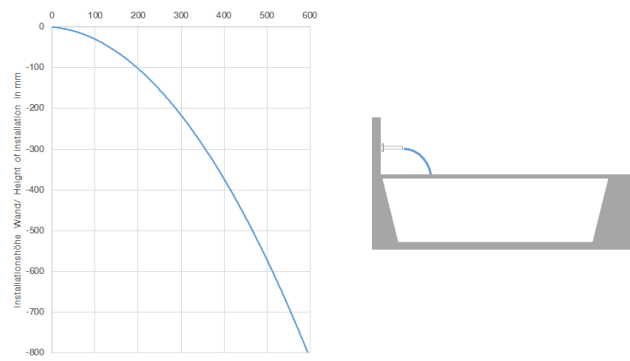

Recommended miscellaneous

- Concealed wall elbow -**
- min. recess depth 90 mm
 - max. recess depth 163 mm

35 085 970 90

Recommended miscellaneous

- Concealed wall elbow -**
- min. recess depth 90 mm
 - max. recess depth 163 mm

35 085 970 90

13 415 979

mm [inches]

Flow rate chart

Trajectory diagram

Certificates

WRAS_2306001.

13 415 979

Spare parts list

No.	Item Number	Name	Quantity used	Delivery time
1	09 23 01 057 90	flow reducer	1	2
2	90 24 03 213 00 90	connection	1	2
3	09 14 03 134 90	seal	1	2
4	04 30 31 024 01 90	fixing set	1	2
5	09 17 97 059 90	holder	1	2
6	09 31 11 036 90	pin	2	2
7	09 31 11 040 90	pin	2	2
8	09 24 03 214 90	nipple	2	2
9	09 27 78 031-26	rosette	1	60
10	09 11 78 003 20-26	spout	1	60
11	90 29 03 059 00 90	insert	1	2