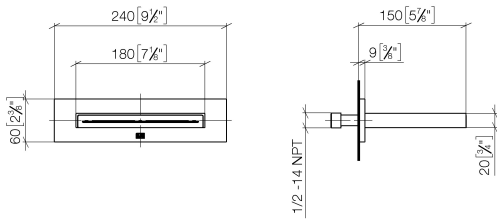

13 415 979

- 150mm projection
- CASCADE, max. flow rate 26.5 l/min (at 3 bar)
- cover plate 240 x 60 mm
- 1/2" connection
- plug-link mounting
- WRAS

Fits: IMO, LULU, MADISON, MEM, TARA, CL.1, LISSÉ, VAIA, META, CYO

Recommended miscellaneous

- Concealed wall elbow -**
- min. recess depth 90 mm
 - max. recess depth 163 mm

35 085 970 90

Recommended miscellaneous

- Concealed wall elbow -**
- min. recess depth 90 mm
 - max. recess depth 163 mm

35 085 970 90

13 415 979

mm [inches]

Flow rate chart

Trajectory diagram

Certificates

WRAS_2306001.

13 415 979